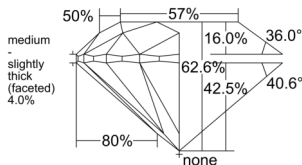

GIA®

FACSIMILE

GIA REPORT 6552597284

Verify this report at GIA.edu

GIA NATURAL DIAMOND DOSSIER®

June 26, 2026
GIA Report Number 6552597284
Shape and Cutting Style ..... Round Brilliant
Measurements ..... 5.86 - 5.90 x 3.68 mm

GRADING RESULTS

Carat Weight ..... 0.80 carat
Color Grade ..... F
Clarity Grade VS1
Cut Grade ..... Excellent

ADDITIONAL GRADING INFORMATION

Polish ..... Excellent
Symmetry ..... Excellent
Fluorescence ..... None
Clarity Characteristics ..... Cloud, Pinpoint
Inscription(s): GIA 6552597284

PROPORTIONS

Profile to actual proportions

GRADING SCALES

GIA COLOR SCALE

COLORLESS	D
	E
	F
	G
	H
	I
	J
NEAR COLORLESS	K
	L
Faint	M
	N
	O
	P
Very Light	Q
	R
	S
	T
	U
	V
	W
	X
	Y
Light	Z

GIA CLARITY SCALE

FLAWLESS	INTERNAL FLAWLESS	
		EXCELLENT
VERY VERY SLIGHTLY INCLUDED	VVS₁	
	VVS₂	
VERY SLIGHTLY INCLUDED	VS₁	
	VS₂	
SLIGHTLY INCLUDED	SI₁	
	SI₂	
INCLUDED	I₁	
	I₂	
	I₃	
POOR		

GIA CUT SCALE

EXCELLENT
VERY GOOD
GOOD
FAIR
POOR