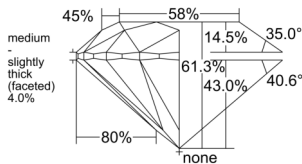

GIA®

FACSIMILE

GIA REPORT 6552600244

Verify this report at GIA.edu

GIA NATURAL DIAMOND DOSSIER®

June 27, 2026
GIA Report Number 6552600244
Shape and Cutting Style ..... Round Brilliant
Measurements ..... 3.84 - 3.87 x 2.36 mm

GRADING RESULTS

Carat Weight ..... 0.21 carat
Color Grade ..... F
Clarity Grade VS2
Cut Grade ..... Excellent

ADDITIONAL GRADING INFORMATION

Polish ..... Excellent
Symmetry ..... Excellent
Fluorescence ..... Faint
Clarity Characteristics ..... Crystal, Cloud
Inscription(s): GIA 6552600244

PROPORTIONS

Profile to actual proportions

GRADING SCALES

GIA COLOR SCALE

COLORESS	D
	E
	F
	G
	H
	I
	J
NEAR COLORESS	K
	L
FAIN	M
	N
	O
	P
	Q
VERY LIGHT	R
	S
	T
	U
	V
	W
	X
	Y
LIGHT	Z

GIA CLARITY SCALE

FLAWLESS	INTERNAL FLAWLESS	
		FLAWLESS
VERY VERY SLIGHTLY INCLUDED	VVS₁	
	VVS₂	
VERY SLIGHTLY INCLUDED	VS₁	
	VS₂	
SLIGHTLY INCLUDED	SI₁	
	SI₂	
INCLUDED	I₁	
	I₂	
	I₃	

GIA CUT SCALE

EXCELLENT	
	VERY GOOD
GOOD	
FAIR	
POOR