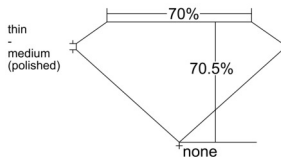

GIA®

FACSIMILE

GIA REPORT 6552625151

Verify this report at GIA.edu

GIA NATURAL DIAMOND DOSSIER®

June 30, 2026
GIA Report Number 6552625151
Shape and Cutting Style ..... Square Modified Brilliant
Measurements ..... 5.04 x 4.99 x 3.51 mm

GRADING RESULTS

Carat Weight ..... 0.70 carat
Color Grade ..... F
Clarity Grade VS1

ADDITIONAL GRADING INFORMATION

Polish ..... Excellent
Symmetry ..... Very Good
Fluorescence ..... Faint
Clarity Characteristics..... Feather, Cloud, Pinpoint
Inscription(s): GIA 6552625151

PROPORTIONS

Profile not to actual proportions

GRADING SCALES

GIA COLOR SCALE		GIA CLARITY SCALE			
COLORLESS	D	VERY VERY SLIGHTLY INCLUDED	FLAWLESS		
	E		INTERNALLY FLAWLESS		
	F	VERY SLIGHTLY INCLUDED	VS₁		
	G		VS₂		
	H		VS₁		
	NEAR COLORLESS	I	SLIGHTLY INCLUDED	VS₂	
		J		SI₁	
		FAINT	K	INCLUDED	SI₂
			L		I₁
			M		I₂
VERT LIGHT	N	INCLUDED	I₃		
	O				
	P				
	Q				
	R				
LIGHT	S				
	T				
	U				
	V				
	Z