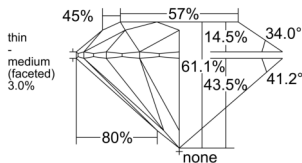

GIA®

FACSIMILE

GIA REPORT 6552627785

Verify this report at GIA.edu

GIA NATURAL DIAMOND DOSSIER®

July 01, 2026
GIA Report Number 6552627785
Shape and Cutting Style ..... Round Brilliant
Measurements ..... 4.50 - 4.53 x 2.76 mm

GRADING RESULTS

Carat Weight ..... 0.34 carat
Color Grade ..... G
Clarity Grade S11
Cut Grade ..... Excellent

ADDITIONAL GRADING INFORMATION

Polish ..... Excellent
Symmetry ..... Excellent
Fluorescence ..... None
Clarity Characteristics..... Crystal, Cloud, Feather
Inscription(s): GIA 6552627785

PROPORTIONS

Profile to actual proportions

GRADING SCALES

GIA COLOR SCALE	GIA CLARITY SCALE	GIA CUT SCALE	
D	FLAWLESS	EXCELLENT	
E	INTERNALLY FLAWLESS		
F		VVS₁	VERY GOOD
G	VVS₂		
H	VS₁	GOOD	
I	VS₂		
J	S1₁	FAIR	
K	S1₂		
L	I₁	POOR	
M	I₂		
N	I₃		
O			
P			
Q			
R			
S			
T			
U			
V			
W			
X			
Y			
Z