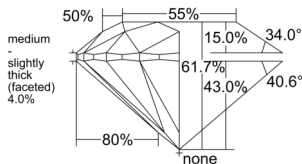

GIA®

FACSIMILE

GIA REPORT 6552628497

Verify this report at GIA.edu

GIA NATURAL DIAMOND DOSSIER®

June 30, 2026
GIA Report Number 6552628497
Shape and Cutting Style ..... Round Brilliant
Measurements ..... 4.72 - 4.74 x 2.92 mm

GRADING RESULTS

Carat Weight ..... 0.40 carat
Color Grade ..... D
Clarity Grade VVS1
Cut Grade ..... Excellent

ADDITIONAL GRADING INFORMATION

Polish ..... Excellent
Symmetry ..... Excellent
Fluorescence ..... Medium Blue
Clarity Characteristics ..... Pinpoint
Inscription(s): GIA 6552628497

PROPORTIONS

GRADING SCALES

GIA COLOR SCALE

COLORLESS	D
	E
	F
	G
	H
	I
	J
NEAR COLORLESS	K
	L
FAIN	M
	N
	O
	P
	Q
VERY LIGHT	R
	S
	T
	U
	V
	W
	X
	Y
LIGHT	Z

GIA CLARITY SCALE

	FLAWLESS
	INTERNALLY FLAWLESS
VERY VERY SLIGHTLY INCLUDED	VVS₁
	VVS₂
VERY SLIGHTLY INCLUDED	VS₁
	VS₂
SLIGHTLY INCLUDED	SI₁
	SI₂
	I₁
	I₂
INCLUDED	I₃

GIA CUT SCALE

	EXCELLENT
	VERY GOOD
	GOOD
	FAIR
	POOR