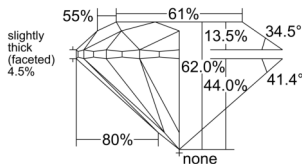

GIA®

FACSIMILE

GIA REPORT 6552631723

Verify this report at GIA.edu

GIA NATURAL DIAMOND DOSSIER®

July 01, 2026
GIA Report Number 6552631723
Shape and Cutting Style ..... Round Brilliant
Measurements ..... 5.63 - 5.66 x 3.50 mm

GRADING RESULTS

Carat Weight ..... 0.70 carat
Color Grade ..... G
Clarity Grade VS1
Cut Grade ..... Excellent

ADDITIONAL GRADING INFORMATION

Polish ..... Excellent
Symmetry ..... Excellent
Fluorescence ..... None
Clarity Characteristics..... Crystal, Feather, Cloud, Pinpoint
Inscription(s): GIA 6552631723

PROPORTIONS

Profile to actual proportions