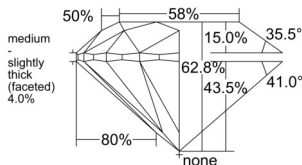

GIA®

FACSIMILE

GIA REPORT 6552636022

Verify this report at GIA.edu

GIA NATURAL DIAMOND DOSSIER®

July 01, 2026
GIA Report Number 6552636022
Shape and Cutting Style ..... Round Brilliant
Measurements ..... 5.00 - 5.07 x 3.16 mm

GRADING RESULTS

Carat Weight ..... 0.50 carat
Color Grade ..... H
Clarity Grade VS1
Cut Grade ..... Excellent

ADDITIONAL GRADING INFORMATION

Polish ..... Excellent
Symmetry ..... Very Good
Fluorescence ..... Faint
Clarity Characteristics ..... Cloud, Needle
Inscription(s): GIA 6552636022

PROPORTIONS

GRADING SCALES

GIA COLOR SCALE

COLOREDNESS	D
	E
	F
	G
	H
	I
	J
NEAR COLORLESS	K
	L
	M
FAINTE	N
	O
	P
	Q
	R
	S
	T
	U
	V
	W
	X
	Y
LIGHT	Z

GIA CLARITY SCALE

FLAWLESS	INTERNAL FLAWLESS	
		EXCELLENT
VERY VERY SLIGHTLY INCLUDED	VVS₁	VERY GOOD
VERY SLIGHTLY INCLUDED	VVS₂	
SLIGHTLY INCLUDED	VS₁	GOOD
	VS₂	
INCLUDED	SI₁	FAIR
	SI₂	
INCLUDED	I₁	POOR
	I₂	
	I₃