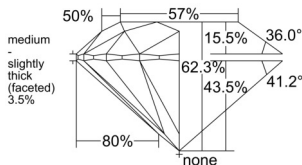

GIA®

FACSIMILE

GIA REPORT 6555011521

Verify this report at GIA.edu

GIA NATURAL DIAMOND DOSSIER®

April 13, 2026
GIA Report Number 6555011521
Shape and Cutting Style ..... Round Brilliant
Measurements ..... 4.60 - 4.62 x 2.87 mm

GRADING RESULTS

Carat Weight ..... 0.37 carat
Color Grade I
Clarity Grade VS1
Cut Grade ..... Excellent

ADDITIONAL GRADING INFORMATION

Polish ..... Excellent
Symmetry ..... Excellent
Fluorescence ..... None
Clarity Characteristics ..... Cloud, Pinpoint
Inscription(s): GIA 6555011521

PROPORTIONS

Profile to actual proportions

GRADING SCALES

GIA COLOR SCALE	GIA CLARITY SCALE	GIA CUT SCALE	
D	FLAWLESS	EXCELLENT	
E	INTERNALLY FLAWLESS		
F		VVS₁	VERY GOOD
G	VVS₂		
H	VS₁	GOOD	
I	VS₂		
J	SI₁	FAIR	
K	SI₂		
L	I₁	POOR	
M	I₂		
N	I₃		
O			
P			
Q			
R			
S			
T			
U			
V			
W			
X			
Y			
Z