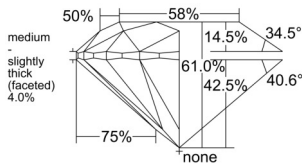

GIA®

FACSIMILE

GIA REPORT 6555011661

Verify this report at GIA.edu

GIA NATURAL DIAMOND DOSSIER®

April 13, 2026
GIA Report Number 6555011661
Shape and Cutting Style ..... Round Brilliant
Measurements ..... 3.67 - 3.69 x 2.24 mm

GRADING RESULTS

Carat Weight ..... 0.18 carat
Color Grade ..... E
Clarity Grade VS2
Cut Grade ..... Excellent

ADDITIONAL GRADING INFORMATION

Polish ..... Excellent
Symmetry ..... Excellent
Fluorescence ..... None
Clarity Characteristics ..... Crystal, Cloud
Inscription(s): GIA 6555011661

PROPORTIONS

Profile to actual proportions

GRADING SCALES

GIA COLOR SCALE

COLORESS	D
	E
	F
	G
	H
	I
	J
NEAR COLORESS	K
	L
FANIT	M
	N
	O
	P
	Q
VERY LIGHT	R
	S
	T
	U
	V
	W
	X
	Y
LIGHT	Z

GIA CLARITY SCALE

FLAWLESS	INTERNAL FLAWLESS	
		FLAWLESS
VERY VERY SLIGHTLY INCLUDED	VVS₁	
	VVS₂	
VERY SLIGHTLY INCLUDED	VS₁	
	VS₂	
SLIGHTLY INCLUDED	SI₁	
	SI₂	
INCLUDED	I₁	
	I₂	
	I₃	

GIA CUT SCALE

EXCELLENT	
	VERY GOOD
GOOD	
FAIR	
POOR