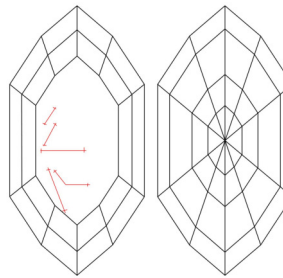

GIA NATURAL DIAMOND GRADING REPORT

April 13, 2026  
 GIA Report Number ..... 6555013359  
 Shape and Cutting Style ..... Modified Marquise Step Cut  
 Measurements ..... 10.00 x 4.20 x 2.75 mm

GRADING RESULTS

Carat Weight ..... 1.00 carat  
 Color Grade ..... G  
 Clarity Grade ..... SI2

ADDITIONAL GRADING INFORMATION

Polish ..... Excellent  
 Symmetry ..... Excellent  
 Fluorescence ..... None  
 Inscription(s): GIA 6555013359

**Comments:** Additional twinning wisps, pinpoints and surface graining are not shown.

PROPORTIONS

Profile not to actual proportions

CLARITY CHARACTERISTICS

KEY TO SYMBOLS\*

 Twinning Wisp

GRADING SCALES

GIA COLOR SCALE		GIA CLARITY SCALE	
COLOURLESS	D	VERY VERY SLIGHTLY INCLUDED	FLAWLESS
	E		INTERNALLY FLAWLESS
	F		VVS <sub>1</sub>
NEAR COLOURLESS	G	VERY SLIGHTLY INCLUDED	VVS <sub>2</sub>
	H		VS <sub>1</sub>
	I		VS <sub>2</sub>
FANT	J	SLIGHTLY INCLUDED	SI <sub>1</sub>
	K		SI <sub>2</sub>
	L		I <sub>1</sub>
VERY LIGHT	M	INCLUDED	I <sub>2</sub>
	N		I <sub>3</sub>
	O		
LIGHT	P		
	Q		
	R		
	S		
	T		
	U		
	V		
W			
X			
Y			
Z			

 THE SECURITY FEATURES IN THIS DOCUMENT, INCLUDING THE HOLOGRAM, SECURITY SCREEN AND MICROPRINT LINES, IN ADDITION TO THOSE NOT LISTED, EXCEED DOCUMENT SECURITY INDUSTRY GUIDELINES.

\* Red symbols denote internal characteristics (inclusions). Green or black symbols denote external characteristics (blemishes). Diagram is an approximate representation of the diamond, and symbols shown indicate type, position, and approximate size of clarity characteristics. All clarity characteristics may not be shown. Details of finish are not shown.