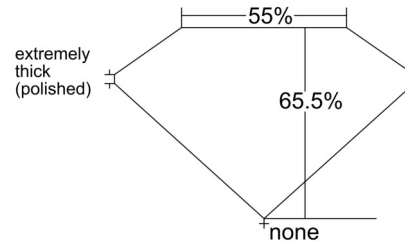

GIA NATURAL DIAMOND GRADING REPORT

April 13, 2026  
 GIA Report Number ..... 6555013359  
 Shape and Cutting Style ..... Modified Marquise Step Cut  
 Measurements ..... 10.00 x 4.20 x 2.75 mm

GRADING RESULTS

Carat Weight ..... 1.00 carat  
 Color Grade ..... G  
 Clarity Grade ..... SI2

ADDITIONAL GRADING INFORMATION

Polish ..... Excellent  
 Symmetry ..... Excellent  
 Fluorescence ..... None  
 Inscription(s): GIA 6555013359

**Comments:** Additional twinning wisps, pinpoints and surface graining are not shown.

PROPORTIONS

Profile not to actual proportions

CLARITY CHARACTERISTICS

KEY TO SYMBOLS\*

 Twinning Wisp

GRADING SCALES

GIA COLOR SCALE		GIA CLARITY SCALE	
COLOURLESS	D	VERY VERY SLIGHTLY INCLUDED	FLAWLESS
	E		INTERNALLY FLAWLESS
	F		VVS <sub>1</sub>
NEAR COLOURLESS	G	VERY SLIGHTLY INCLUDED	VVS <sub>2</sub>
	H		VS <sub>1</sub>
	I		VS <sub>2</sub>
FANT	J	SLIGHTLY INCLUDED	SI <sub>1</sub>
	K		SI <sub>2</sub>
	L		I <sub>1</sub>
VERY LIGHT	M	INCLUDED	I <sub>2</sub>
	N		I <sub>3</sub>
	O		
LIGHT	P		
	Q		
	R		
	S		
	T		
	U		
	V		
W			
X			
Y			
Z			