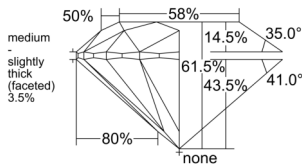

GIA®

FACSIMILE

GIA REPORT 6555029096

Verify this report at GIA.edu

GIA NATURAL DIAMOND DOSSIER®

April 15, 2026
GIA Report Number 6555029096
Shape and Cutting Style ..... Round Brilliant
Measurements ..... 4.71 - 4.74 x 2.91 mm

GRADING RESULTS

Carat Weight ..... 0.40 carat
Color Grade L
Clarity Grade VS1
Cut Grade ..... Excellent

ADDITIONAL GRADING INFORMATION

Polish ..... Excellent
Symmetry ..... Excellent
Fluorescence ..... Faint
Clarity Characteristics..... Cloud, Feather, Pinpoint
Inscription(s): GIA 6555029096

PROPORTIONS

GRADING SCALES

GIA COLOR SCALE

COLORLESS	D
	E
	F
	G
	H
	I
	J
NEAR COLORLESS	K
	L
FAIN	M
	N
	O
	P
VERY LIGHT	Q
	R
	S
	T
	U
	V
	W
	X
	Y
LIGHT	Z

GIA CLARITY SCALE

	FLAWLESS
	INTERNALLY FLAWLESS
VERY VERY SLIGHTLY INCLUDED	VVS₁
	VVS₂
VERY SLIGHTLY INCLUDED	VS₁
	VS₂
SLIGHTLY INCLUDED	SI₁
	SI₂
INCLUDED	I₁
	I₂
	I₃

GIA CUT SCALE

	EXCELLENT
	VERY GOOD
	GOOD
	FAIR
	POOR