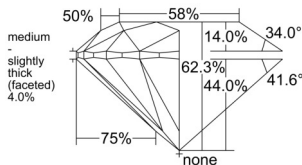

GIA®

FACSIMILE

GIA REPORT 6555029374

Verify this report at GIA.edu

GIA NATURAL DIAMOND DOSSIER®

April 14, 2026
GIA Report Number 6555029374
Shape and Cutting Style ..... Round Brilliant
Measurements ..... 4.90 - 4.92 x 3.06 mm

GRADING RESULTS

Carat Weight ..... 0.45 carat
Color Grade ..... K
Clarity Grade VVS2
Cut Grade ..... Excellent

ADDITIONAL GRADING INFORMATION

Polish ..... Excellent
Symmetry ..... Excellent
Fluorescence ..... None
Clarity Characteristics ..... Pinpoint
Inscription(s): GIA 6555029374

PROPORTIONS

Profile to actual proportions

GRADING SCALES

GIA COLOR SCALE

COLORESS	D
	E
	F
	G
	H
	I
	J
NEAR COLORESS	K
	L
FANIT	M
	N
	O
	P
VERY LIGHT	Q
	R
	S
	T
	U
	V
	W
	X
	Y
LIGHT	Z

GIA CLARITY SCALE

VERY VERY SLIGHTLY INCLUDED	FLAWLESS
	INTERNALLY FLAWLESS
VERY SLIGHTLY INCLUDED	VVS₁
	VVS₂
SLIGHTLY INCLUDED	VS₁
	VS₂
INCLUDED	SI₁
	SI₂
	I₁
	I₂
	I₃

GIA CUT SCALE

EXCELLENT
VERY GOOD
GOOD
FAIR
POOR