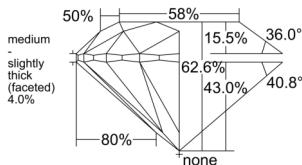

GIA®

FACSIMILE

GIA REPORT 6555036863

Verify this report at GIA.edu

GIA NATURAL DIAMOND DOSSIER®

April 15, 2026
GIA Report Number 6555036863
Shape and Cutting Style ..... Round Brilliant
Measurements ..... 4.64 - 4.68 x 2.92 mm

GRADING RESULTS

Carat Weight ..... 0.40 carat
Color Grade ..... F
Clarity Grade S11
Cut Grade ..... Excellent

ADDITIONAL GRADING INFORMATION

Polish ..... Excellent
Symmetry ..... Excellent
Fluorescence ..... Strong Blue
Clarity Characteristics ..... Crystal
Inscription(s): GIA 6555036863

PROPORTIONS

GRADING SCALES

GIA COLOR SCALE

COLORESS	D
	E
	F
	G
	H
	I
	J
NEAR COLORESS	K
	L
FANIT	M
	N
	O
	P
VERY LIGHT	Q
	R
	S
	T
	U
	V
	W
	X
	Y
LIGHT	Z

GIA CLARITY SCALE

FLAWLESS	INTERNAL FLAWLESS	
		FLAWLESS
VERY VERY SLIGHTLY INCLUDED	VVS₁	
	VVS₂	
VERY SLIGHTLY INCLUDED	VS₁	
	VS₂	
SLIGHTLY INCLUDED	SI₁	
	SI₂	
INCLUDED	I₁	
	I₂	
	I₃	

GIA CUT SCALE

EXCELLENT
VERY GOOD
GOOD
FAIR
POOR