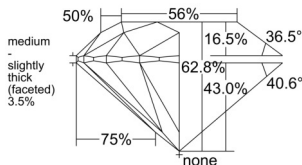

GIA®

FACSIMILE

GIA REPORT 6555036926

Verify this report at GIA.edu

GIA NATURAL DIAMOND DOSSIER®

April 15, 2026
GIA Report Number 6555036926
Shape and Cutting Style ..... Round Brilliant
Measurements ..... 5.44 - 5.47 x 3.43 mm

GRADING RESULTS

Carat Weight ..... 0.63 carat
Color Grade ..... D
Clarity Grade VS2
Cut Grade ..... Excellent

ADDITIONAL GRADING INFORMATION

Polish ..... Excellent
Symmetry ..... Excellent
Fluorescence ..... Medium Blue
Clarity Characteristics..... Cloud, Crystal, Feather
Inscription(s): GIA 6555036926

PROPORTIONS

Profile to actual proportions