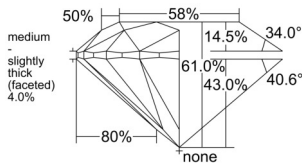

GIA®

FACSIMILE

GIA REPORT 6555038724

Verify this report at GIA.edu

GIA NATURAL DIAMOND DOSSIER®

April 16, 2026
GIA Report Number 6555038724
Shape and Cutting Style ..... Round Brilliant
Measurements ..... 5.51 - 5.56 x 3.38 mm

GRADING RESULTS

Carat Weight ..... 0.64 carat
Color Grade I
Clarity Grade VVS2
Cut Grade ..... Excellent

ADDITIONAL GRADING INFORMATION

Polish ..... Excellent
Symmetry ..... Excellent
Fluorescence ..... None
Clarity Characteristics ..... Pinpoint
Inscription(s): GIA 6555038724

PROPORTIONS

Profile to actual proportions

GRADING SCALES

GIA COLOR SCALE

COLORESS	D
	E
	F
	G
	H
	I
	J
NEAR COLORESS	K
	L
FANIT	M
	N
	O
	P
	R
VERY LIGHT	S
	T
	U
	V
	W
	X
	Y
LIGHT	Z

GIA CLARITY SCALE

FLAWLESS	VERY VERY SLIGHTLY INCLUDED	VS₁	VS₂	VS₂	SI₁	SI₂	I₁	I₂	I₃			
										VERY SLIGHTLY INCLUDED	SLIGHTLY INCLUDED	INCLUDED

GIA CUT SCALE

EXCELLENT
VERY GOOD
GOOD
FAIR
POOR