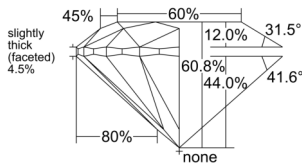

GIA®

FACSIMILE

GIA REPORT 6555038906

Verify this report at GIA.edu

GIA NATURAL DIAMOND DOSSIER®

April 15, 2026
GIA Report Number 6555038906
Shape and Cutting Style ..... Round Brilliant
Measurements ..... 6.19 - 6.24 x 3.78 mm

GRADING RESULTS

Carat Weight ..... 0.90 carat
Color Grade ..... E
Clarity Grade S11
Cut Grade ..... Excellent

ADDITIONAL GRADING INFORMATION

Polish ..... Excellent
Symmetry ..... Excellent
Fluorescence ..... Faint
Clarity Characteristics..... Cloud, Feather, Crystal
Inspection(s): GIA 6555038906

PROPORTIONS

Profile to actual proportions