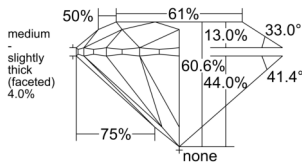

GIA®

FACSIMILE

GIA REPORT 6555041837

Verify this report at GIA.edu

GIA NATURAL DIAMOND DOSSIER®

April 15, 2026
GIA Report Number 6555041837
Shape and Cutting Style ..... Round Brilliant
Measurements ..... 3.77 - 3.78 x 2.29 mm

GRADING RESULTS

Carat Weight ..... 0.20 carat
Color Grade ..... G
Clarity Grade VS2
Cut Grade ..... Excellent

ADDITIONAL GRADING INFORMATION

Polish ..... Excellent
Symmetry ..... Excellent
Fluorescence ..... Faint
Clarity Characteristics..... Cloud, Crystal, Feather
Inscription(s): GIA 6555041837

PROPORTIONS

Profile to actual proportions

GRADING SCALES

GIA COLOR SCALE	GIA CLARITY SCALE	GIA CUT SCALE
COLOURLESS	FLAWLESS	EXCELLENT
D	INTERNALLY FLAWLESS	
E	VVS₁	VERY GOOD
F		
G	VS₁	GOOD
H		
I	SI₁	FAIR
J		
K	I₁	POOR
L		
M	I₂	
N		
O	I₃	
P		
Q		
R		
S		
T		
U		
V		
W		
X		
Y		
Z