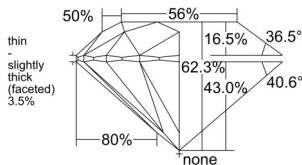

GIA®

FACSIMILE

GIA REPORT 6555042473

Verify this report at GIA.edu

GIA NATURAL DIAMOND DOSSIER®

April 21, 2026
GIA Report Number 6555042473
Shape and Cutting Style ..... Round Brilliant
Measurements ..... 4.73 - 4.76 x 2.96 mm

GRADING RESULTS

Carat Weight ..... 0.41 carat
Color Grade ..... D
Clarity Grade VS2
Cut Grade ..... Excellent

ADDITIONAL GRADING INFORMATION

Polish ..... Excellent
Symmetry ..... Excellent
Fluorescence ..... None
Clarity Characteristics ..... Crystal
Inscription(s): GIA 6555042473

PROPORTIONS

GRADING SCALES

GIA COLOR SCALE	GIA CLARITY SCALE	GIA CUT SCALE	
D	FLAWLESS	EXCELLENT	
E	INTERNALLY FLAWLESS		
F		VVS₁	VERY GOOD
G	VVS₂		
H	VS₁	GOOD	
I	VS₂		
J	SI₁	FAIR	
K	SI₂		
L	I₁	POOR	
M	I₂		
N	I₃		
O			
P			
Q			
R			
S			
T			
U			
V			
W			
X			
Y			
Z