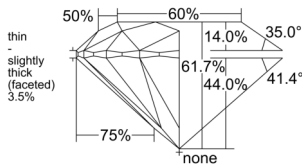

GIA®

FACSIMILE

GIA REPORT 6555048316

Verify this report at GIA.edu

GIA NATURAL DIAMOND DOSSIER®

April 16, 2026
GIA Report Number 6555048316
Shape and Cutting Style ..... Round Brilliant
Measurements ..... 4.58 - 4.61 x 2.84 mm

GRADING RESULTS

Carat Weight ..... 0.37 carat
Color Grade ..... E
Clarity Grade VS1
Cut Grade ..... Excellent

ADDITIONAL GRADING INFORMATION

Polish ..... Excellent
Symmetry ..... Excellent
Fluorescence ..... None
Clarity Characteristics..... Cloud, Crystal, Feather, Pinpoint
Inscription(s): GIA 6555048316

PROPORTIONS

Profile to actual proportions