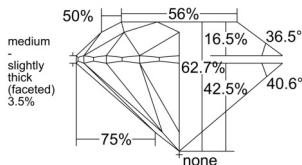

GIA®

FACSIMILE

GIA REPORT 6555052653

Verify this report at GIA.edu

GIA NATURAL DIAMOND DOSSIER®

April 16, 2026
GIA Report Number 6555052653
Shape and Cutting Style ..... Round Brilliant
Measurements ..... 5.64 - 5.67 x 3.54 mm

GRADING RESULTS

Carat Weight ..... 0.70 carat
Color Grade ..... K
Clarity Grade SI2
Cut Grade ..... Excellent

ADDITIONAL GRADING INFORMATION

Polish ..... Excellent
Symmetry ..... Excellent
Fluorescence ..... Medium Blue
Clarity Characteristics ..... Crystal
Inscription(s): GIA 6555052653

PROPORTIONS

GRADING SCALES

GIA COLOR SCALE	GIA CLARITY SCALE	GIA CUT SCALE	
D	FLAWLESS	EXCELLENT	
E	INTERNALLY FLAWLESS		
F		VVS₁	VERY GOOD
G	VVS₂		
H	VS₁	GOOD	
I	VS₂		
J	SI₁	FAIR	
K	SI₂		
L	I₁	POOR	
M	I₂		
N	I₃		
O			
P			
Q			
R			
S			
T			
U			
V			
W			
X			
Y			
Z