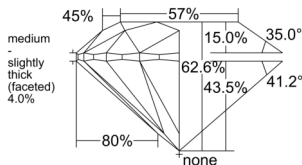

GIA®

FACSIMILE

GIA REPORT 6555059844

Verify this report at GIA.edu

GIA NATURAL DIAMOND DOSSIER®

April 16, 2026
GIA Report Number 6555059844
Shape and Cutting Style ..... Round Brilliant
Measurements ..... 5.37 - 5.40 x 3.37 mm

GRADING RESULTS

Carat Weight ..... 0.60 carat
Color Grade ..... H
Clarity Grade S11
Cut Grade ..... Excellent

ADDITIONAL GRADING INFORMATION

Polish ..... Excellent
Symmetry ..... Excellent
Fluorescence ..... None
Clarity Characteristics ..... Crystal, Feather
Inscription(s): GIA 6555059844

PROPORTIONS

Profile to actual proportions