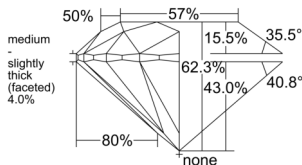

GIA®

FACSIMILE

GIA REPORT 6555063276

Verify this report at GIA.edu

GIA NATURAL DIAMOND DOSSIER®

April 24, 2026
GIA Report Number 6555063276
Shape and Cutting Style ..... Round Brilliant
Measurements ..... 5.11 - 5.14 x 3.19 mm

GRADING RESULTS

Carat Weight ..... 0.52 carat
Color Grade ..... H
Clarity Grade VS1
Cut Grade ..... Excellent

ADDITIONAL GRADING INFORMATION

Polish ..... Excellent
Symmetry ..... Excellent
Fluorescence ..... None
Clarity Characteristics ..... Crystal, Cloud, Needle
Inscription(s): GIA 6555063276

PROPORTIONS

GRADING SCALES

GIA COLOR SCALE

COLOURESS	D
	E
	F
	G
	H
	I
	J
NEAR COLOURESS	K
	L
FADING	M
	N
	O
	P
VERY LIGHT	Q
	R
	S
	T
	U
	V
	W
	X
	Y
LIGHT	Z

GIA CLARITY SCALE

FLAWLESS	INTERNAL FLAWLESS	
		FLAWLESS
VERY VERY SLIGHTLY INCLUDED	VVS₁	
	VVS₂	
VERY SLIGHTLY INCLUDED	VS₁	
	VS₂	
SLIGHTLY INCLUDED	SI₁	
	SI₂	
INCLUDED	I₁	
	I₂	
	I₃	

GIA CUT SCALE

EXCELLENT
VERY GOOD
GOOD
FAIR
POOR