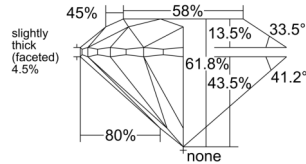

GIA®

FACSIMILE

GIA NATURAL DIAMOND DOSSIER®

April 20, 2026
GIA Report Number 6555068131
Shape and Cutting Style ..... Round Brilliant
Measurements ..... 4.88 - 4.91 x 3.03 mm

GRADING RESULTS

Carat Weight ..... 0.45 carat
Color Grade ..... K
Clarity Grade VS1
Cut Grade ..... Excellent

ADDITIONAL GRADING INFORMATION

Polish ..... Excellent
Symmetry ..... Excellent
Fluorescence ..... None
Clarity Characteristics ..... Cloud, Pinpoint
Inscription(s): GIA 6555068131

GIA REPORT 6555068131

Verify this report at GIA.edu

PROPORTIONS

Profile to actual proportions