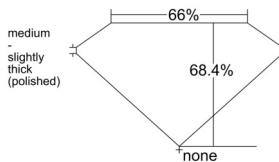

GIA®

FACSIMILE

GIA REPORT 6555075817

Verify this report at GIA.edu

GIA NATURAL DIAMOND DOSSIER®

April 20, 2026
GIA Report Number 6555075817
Shape and Cutting Style ..... Square Emerald Cut
Measurements ..... 4.38 x 4.34 x 2.97 mm

GRADING RESULTS

Carat Weight ..... 0.52 carat
Color Grade ..... E
Clarity Grade VS2

ADDITIONAL GRADING INFORMATION

Polish ..... Excellent
Symmetry ..... Very Good
Fluorescence ..... None
Clarity Characteristics ..... Crystal
Inscription(s): GIA 6555075817

PROPORTIONS

Profile not to actual proportions

GRADING SCALES

GIA COLOR SCALE		GIA CLARITY SCALE			
COLORLESS	D	VERY VERY SLIGHTLY INCLUDED	FLAWLESS		
	E		INTERNALLY FLAWLESS		
	F	VERY SLIGHTLY INCLUDED	VVS₁		
	G		VVS₂		
	H		VS₁		
	NEAR COLORLESS	I	SLIGHTLY INCLUDED	VS₂	
		J		SI₁	
		FAINT	K	INCLUDED	SI₂
			L		I₁
			M		I₂
VERT LIGHT	N	LIGHT	I₃		
	O				
	P				
	Q				
	R				
	S