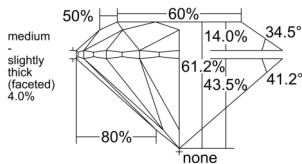

GIA®

FACSIMILE

GIA REPORT 6555079042

Verify this report at GIA.edu

GIA NATURAL DIAMOND DOSSIER®

April 21, 2026
GIA Report Number 6555079042
Shape and Cutting Style ..... Round Brilliant
Measurements ..... 4.28 - 4.31 x 2.63 mm

GRADING RESULTS

Carat Weight ..... 0.30 carat
Color Grade ..... J
Clarity Grade VVS1
Cut Grade ..... Excellent

ADDITIONAL GRADING INFORMATION

Polish ..... Excellent
Symmetry ..... Excellent
Fluorescence ..... None
Clarity Characteristics ..... Cloud, Pinpoint, Feather
Inscription(s): GIA 6555079042

PROPORTIONS

Profile to actual proportions

GRADING SCALES

GIA COLOR SCALE	GIA CLARITY SCALE	GIA CUT SCALE	
D	FLAWLESS	EXCELLENT	
E	INTERNALLY FLAWLESS		
F		VVS₁	VERY GOOD
G	VVS₂		
H	VS₁	GOOD	
I	VS₂		
J	SI₁	FAIR	
K	SI₂		
L	I₁	POOR	
M			
N			
O	I₂		
P			
Q			
R	I₃		
S			
T			
U			
V			
W			
X			
Y			
Z