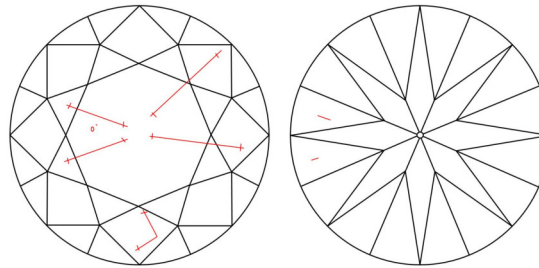

GIA NATURAL DIAMOND GRADING REPORT

April 20, 2026  
 GIA Report Number ..... 6555081574  
 Shape and Cutting Style ..... Round Brilliant  
 Measurements ..... 7.27 - 7.31 x 4.56 mm

GRADING RESULTS

Carat Weight ..... 1.52 carat  
 Color Grade ..... I  
 Clarity Grade ..... SI1  
 Cut Grade ..... Excellent

PROPORTIONS

Profile to actual proportions

CLARITY CHARACTERISTICS

KEY TO SYMBOLS\*

-  Twinning Wisp
-  Crystal
-  Feather
-  Needle

\* Red symbols denote internal characteristics (inclusions). Green or black symbols denote external characteristics (blemishes). Diagram is an approximate representation of the diamond, and symbols shown indicate type, position, and approximate size of clarity characteristics. All clarity characteristics may not be shown. Details of finish are not shown.