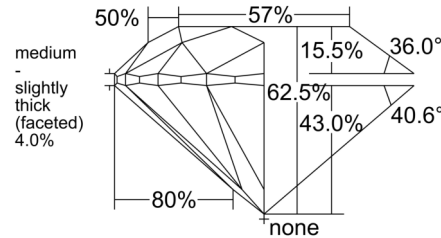

GIA NATURAL DIAMOND GRADING REPORT

April 20, 2026  
 GIA Report Number ..... 6555081574  
 Shape and Cutting Style ..... Round Brilliant  
 Measurements ..... 7.27 - 7.31 x 4.56 mm

GRADING RESULTS

Carat Weight ..... 1.52 carat  
 Color Grade ..... I  
 Clarity Grade ..... SI1  
 Cut Grade ..... Excellent

PROPORTIONS

Profile to actual proportions

CLARITY CHARACTERISTICS

KEY TO SYMBOLS\*

-  Twinning Wisp
-  Crystal
-  Feather
-  Needle

\* Red symbols denote internal characteristics (inclusions). Green or black symbols denote external characteristics (blemishes). Diagram is an approximate representation of the diamond, and symbols shown indicate type, position, and approximate size of clarity characteristics. All clarity characteristics may not be shown. Details of finish are not shown.