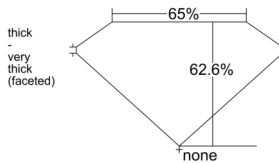

GIA®

FACSIMILE

GIA REPORT 6555090444

Verify this report at GIA.edu

GIA NATURAL DIAMOND DOSSIER®

April 22, 2026
GIA Report Number 6555090444
Shape and Cutting Style ..... Pear Brilliant
Measurements ..... 6.69 x 4.47 x 2.80 mm

GRADING RESULTS

Carat Weight ..... 0.50 carat
Color Grade ..... G
Clarity Grade VS1

ADDITIONAL GRADING INFORMATION

Polish ..... Excellent
Symmetry ..... Very Good
Fluorescence ..... None
Clarity Characteristics ..... Cloud
Inscription(s): GIA 6555090444

PROPORTIONS

Profile not to actual proportions

GRADING SCALES

GIA COLOR SCALE		GIA CLARITY SCALE	
COLORLESS	D	VERY VERY SLIGHTLY INCLUDED	FLAWLESS
	E		INTERNALLY FLAWLESS
	F		VVS₁
	G		VVS₂
	H		VS₁
	I		VS₂
	J		SI₁
	K		SI₂
	L		I₁
	M		I₂
NEAR COLORLESS	N	SLIGHTLY INCLUDED	I₃
	O		
	P		
	Q		
FAINT	R		
	S		
	T		
	U		
VERY LIGHT	V		
	W		
	X		
	Y		
LIGHT	Z