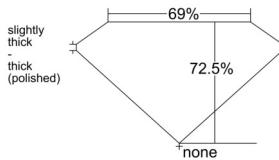

GIA®

FACSIMILE

GIA REPORT 6555095639

Verify this report at GIA.edu

GIA NATURAL DIAMOND DOSSIER®

April 22, 2026
GIA Report Number 6555095639
Shape and Cutting Style ..... **Square Modified Brilliant**
Measurements ..... 4.04 x 4.03 x 2.92 mm

GRADING RESULTS

Carat Weight ..... 0.41 carat
Color Grade I
Clarity Grade VS2

ADDITIONAL GRADING INFORMATION

Polish ..... Very Good
Symmetry ..... Very Good
Fluorescence ..... None
Clarity Characteristics..... **Crystal, Feather, Cloud, Cavity**
Inscription(s): GIA 6555095639

PROPORTIONS

Profile not to actual proportions

GRADING SCALES

GIA COLOR SCALE		GIA CLARITY SCALE			
COLORLESS	D	VERY VERY SLIGHTLY INCLUDED	FLAWLESS		
	E		INTERNALLY FLAWLESS		
	F	VERY SLIGHTLY INCLUDED	VVS₁		
	G		VVS₂		
	H		VS₁		
	NEAR COLORLESS	I	SLIGHTLY INCLUDED	VS₂	
		J		SI₁	
		FAINT	K	INCLUDED	SI₂
			L		I₁
			M		I₂
VERT LIGHT	N	LIGHT	I₃		
	O				
	P				
	Q				
	R