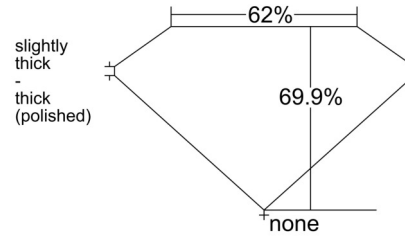

GIA NATURAL DIAMOND GRADING REPORT

April 24, 2026  
 GIA Report Number ..... 6555104043  
 Shape and Cutting Style ..... Square Emerald Cut  
 Measurements ..... 5.70 x 5.54 x 3.87 mm

GRADING RESULTS

Carat Weight ..... 1.20 carat  
 Color Grade ..... E  
 Clarity Grade ..... VVS2

ADDITIONAL GRADING INFORMATION

Polish ..... Excellent  
 Symmetry ..... Very Good  
 Fluorescence ..... Medium Blue  
 Inscription(s): GIA 6555104043  
**Comments:** Additional pinpoints are not shown.

PROPORTIONS

Profile not to actual proportions

CLARITY CHARACTERISTICS

KEY TO SYMBOLS\*

- Pinpoint
- Feather

\* Red symbols denote internal characteristics (inclusions). Green or black symbols denote external characteristics (blemishes). Diagram is an approximate representation of the diamond, and symbols shown indicate type, position, and approximate size of clarity characteristics. All clarity characteristics may not be shown. Details of finish are not shown.