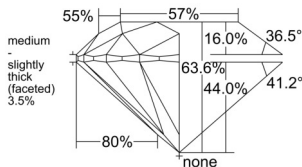

GIA®

FACSIMILE

GIA REPORT 6555109376

Verify this report at GIA.edu

GIA NATURAL DIAMOND DOSSIER®

May 04, 2026
GIA Report Number 6555109376
Shape and Cutting Style ..... Round Brilliant
Measurements ..... 5.31 - 5.36 x 3.39 mm

GRADING RESULTS

Carat Weight ..... 0.60 carat
Color Grade ..... F
Clarity Grade VS1
Cut Grade ..... Excellent

ADDITIONAL GRADING INFORMATION

Polish ..... Excellent
Symmetry ..... Excellent
Fluorescence ..... None
Clarity Characteristics ..... Crystal
Inscription(s): GIA 6555109376

PROPORTIONS

GRADING SCALES

GIA COLOR SCALE

COLORLESS	D
	E
	F
	G
	H
	I
	J
NEAR COLORLESS	K
	L
Faint	M
	N
	O
	P
Very Light	Q
	R
	S
	T
	U
	V
Light	W
	X
	Y
	Z

GIA CLARITY SCALE

FLAWLESS	INTERNAL FLAWLESS	
		FLAWLESS
VERY VERY SLIGHTLY INCLUDED	VVS₁	
	VVS₂	
VERY SLIGHTLY INCLUDED	VS₁	
	VS₂	
SLIGHTLY INCLUDED	SI₁	
	SI₂	
INCLUDED	I₁	
	I₂	
	I₃	

GIA CUT SCALE

EXCELLENT
VERY GOOD
GOOD
FAIR
POOR