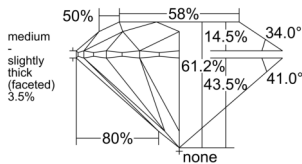

GIA®

FACSIMILE

GIA REPORT 6555121441

Verify this report at gia.edu

GIA NATURAL DIAMOND DOSSIER®

April 24, 2026
GIA Report Number 6555121441
Shape and Cutting Style ..... Round Brilliant
Measurements ..... 3.66 - 3.67 x 2.24 mm

GRADING RESULTS

Carat Weight ..... 0.18 carat
Color Grade ..... K
Clarity Grade VS1
Cut Grade ..... Excellent

ADDITIONAL GRADING INFORMATION

Polish ..... Excellent
Symmetry ..... Excellent
Fluorescence ..... Medium Blue
Clarity Characteristics..... Crystal, Cloud, Pinpoint
Inscription(s): GIA 6555121441

PROPORTIONS

Profile to actual proportions

GRADING SCALES

GIA COLOR SCALE	GIA CLARITY SCALE	GIA CUT SCALE	
D	FLAWLESS	EXCELLENT	
E	INTERNALLY FLAWLESS		
F		VVS₁	VERY GOOD
G	VVS₂		
H	VS₁	GOOD	
I	VS₂		
J	SI₁	FAIR	
K	SI₂		
L	I₁	POOR	
M	I₂		
N	I₃		
O			
P			
Q			
R			
S			
T			
U			
V			
W			
X			
Y			
Z