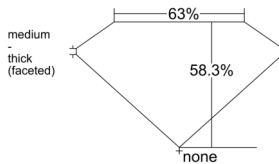

GIA®

FACSIMILE

GIA REPORT 6555122224

Verify this report at GIA.edu

GIA NATURAL DIAMOND DOSSIER®

April 25, 2026
GIA Report Number 6555122224
Shape and Cutting Style ..... Heart Brilliant
Measurements ..... 5.15 x 5.58 x 3.25 mm

GRADING RESULTS

Carat Weight ..... 0.51 carat
Color Grade ..... F
Clarity Grade VVS2

ADDITIONAL GRADING INFORMATION

Polish ..... Excellent
Symmetry ..... Very Good
Fluorescence ..... None
Clarity Characteristics ..... Cloud, Pinpoint
Inscription(s): GIA 6555122224

PROPORTIONS

Profile not to actual proportions

GRADING SCALES

GIA COLOR SCALE		GIA CLARITY SCALE			
COLORLESS	D	VERY VERY SLIGHTLY INCLUDED	FLAWLESS		
	E		INTERNALLY FLAWLESS		
	F		VVS₁		
	G		VVS₂		
	NEAR COLORLESS	H	VERY SLIGHTLY INCLUDED	VS₁	
		I		VS₂	
		FAINT	J	SLIGHTLY INCLUDED	SI₁
			K		SI₂
	L		I₁		
	M		I₂		
VERT LIGHT	N	INCLUDED	I₃		
	O				
	P				
	Q				
	R				
	S				
LIGHT	T				
	U				
	V				
	W				
	X				
Y					
Z