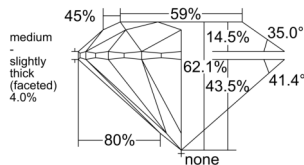

GIA®

FACSIMILE

GIA REPORT 6555137411

Verify this report at GIA.edu

GIA NATURAL DIAMOND DOSSIER®

April 29, 2026
GIA Report Number 6555137411
Shape and Cutting Style ..... Round Brilliant
Measurements ..... 4.66 - 4.68 x 2.90 mm

GRADING RESULTS

Carat Weight ..... 0.39 carat
Color Grade L
Clarity Grade VS1
Cut Grade ..... Excellent

ADDITIONAL GRADING INFORMATION

Polish ..... Excellent
Symmetry ..... Excellent
Fluorescence ..... Medium Blue
Clarity Characteristics..... Crystal, Feather, Pinpoint
Inscription(s): GIA 6555137411

PROPORTIONS

Profile to actual proportions

GRADING SCALES

GIA COLOR SCALE	GIA CLARITY SCALE	GIA CUT SCALE	
D	FLAWLESS	EXCELLENT	
E	INTERNALLY FLAWLESS		
F		VVS₁	VERY GOOD
G	VVS₂		
H	VS₁	GOOD	
I	VS₂		
J	SI₁	FAIR	
K	SI₂		
L	I₁	POOR	
M	I₂		
N	I₃		
O			
P			
Q			
R			
S			
T			
U			
V			
W			
X			
Y			
Z