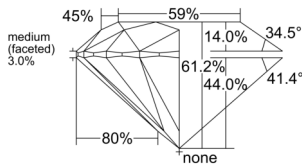

GIA®

FACSIMILE

GIA REPORT 6555142124

Verify this report at GIA.edu

GIA NATURAL DIAMOND DOSSIER®

April 30, 2026
GIA Report Number 6555142124
Shape and Cutting Style ..... Round Brilliant
Measurements ..... 4.75 - 4.77 x 2.91 mm

GRADING RESULTS

Carat Weight ..... 0.40 carat
Color Grade ..... G
Clarity Grade VS2
Cut Grade ..... Excellent

ADDITIONAL GRADING INFORMATION

Polish ..... Excellent
Symmetry ..... Excellent
Fluorescence ..... None
Clarity Characteristics ..... Feather
Inscription(s): GIA 6555142124

PROPORTIONS

Profile to actual proportions

GRADING SCALES

GIA COLOR SCALE

COLORED	D
	E
	F
	G
	H
	I
	J
NEAR COLORLESS	K
	L
	M
	N
	O
	P
	Q
	R
	S
	T
	U
	V
	W
	X
	Y
LIGHT	Z

GIA CLARITY SCALE

FLAWLESS	VERY VERY SLIGHTLY INCLUDED	SLIGHTLY INCLUDED	INCLUDED	FLAWLESS	
				EXCELLENT	
INTERNALLY FLAWLESS	VERY SLIGHTLY INCLUDED	SLIGHTLY INCLUDED	INCLUDED	VVS₁	
				VERY GOOD	
VVS₂	VERY SLIGHTLY INCLUDED	SLIGHTLY INCLUDED	INCLUDED	VVS₂	
				GOOD	VS₁
VS₂	VERY SLIGHTLY INCLUDED	SLIGHTLY INCLUDED	INCLUDED		VS₂
				FAIR	SI₁
POOR	INCLUDED	INCLUDED	SI₂		
			I₁		
			I₂		
				I₃	

GIA CUT SCALE

EXCELLENT
VERY GOOD
GOOD
FAIR
POOR