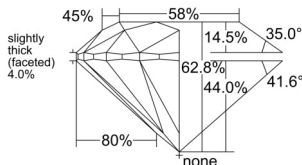

GIA®

FACSIMILE

GIA REPORT 6555148945

Verify this report at GIA.edu

GIA NATURAL DIAMOND DOSSIER®

April 29, 2026
GIA Report Number 6555148945
Shape and Cutting Style ..... Round Brilliant
Measurements ..... 5.66 - 5.69 x 3.56 mm

GRADING RESULTS

Carat Weight ..... 0.71 carat
Color Grade ..... H
Clarity Grade S11
Cut Grade ..... Excellent

ADDITIONAL GRADING INFORMATION

Polish ..... Excellent
Symmetry ..... Excellent
Fluorescence ..... None
Clarity Characteristics ..... Crystal, Feather
Inscription(s): GIA 6555148945

PROPORTIONS

Profile to actual proportions