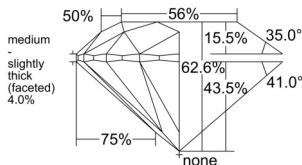

GIA®

FACSIMILE

GIA REPORT 6555151386

Verify this report at GIA.edu

GIA NATURAL DIAMOND DOSSIER®

May 03, 2026
GIA Report Number 6555151386
Shape and Cutting Style ..... Round Brilliant
Measurements ..... 4.68 - 4.71 x 2.94 mm

GRADING RESULTS

Carat Weight ..... 0.40 carat
Color Grade L
Clarity Grade VS1
Cut Grade ..... Excellent

ADDITIONAL GRADING INFORMATION

Polish ..... Excellent
Symmetry ..... Excellent
Fluorescence ..... Faint
Clarity Characteristics..... Crystal, Needle, Pinpoint
Inscription(s): GIA 6555151386

PROPORTIONS

GRADING SCALES

GIA COLOR SCALE

COLOURLESS	D
	E
	F
	G
	H
	I
	J
NEAR COLOURLESS	K
	L
FAIN	M
	N
	O
	P
VERY LIGHT	Q
	R
	S
	T
	U
	V
	W
	X
	Y
LIGHT	Z

GIA CLARITY SCALE

FLAWLESS	INTERNAL FLAWLESS	
		FLAWLESS
VERY VERY SLIGHTLY INCLUDED	VVS₁	
	VVS₂	
VERY SLIGHTLY INCLUDED	VS₁	
	VS₂	
SLIGHTLY INCLUDED	SI₁	
	SI₂	
INCLUDED	I₁	
	I₂	
	I₃	

GIA CUT SCALE

EXCELLENT
VERY GOOD
GOOD
FAIR
POOR