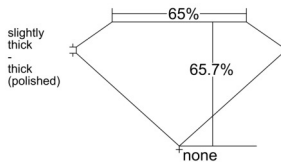

GIA®

FACSIMILE

GIA REPORT 6555160819

Verify this report at GIA.edu

GIA NATURAL DIAMOND DOSSIER®

May 02, 2026
GIA Report Number 6555160819
Shape and Cutting Style ..... **Cut-Cornered Rectangular Modified Brilliant**
Measurements ..... 4.81 x 3.37 x 2.21 mm

GRADING RESULTS

Carat Weight ..... 0.30 carat
Color Grade ..... E
Clarity Grade VS1

ADDITIONAL GRADING INFORMATION

Polish ..... Excellent
Symmetry ..... Very Good
Fluorescence ..... None
Clarity Characteristics ..... Feather, Cloud, Pinpoint
Inscription(s): GIA 6555160819

PROPORTIONS

Profile not to actual proportions

GRADING SCALES

GIA COLOR SCALE		GIA CLARITY SCALE			
COLORLESS	D	VERY VERY SLIGHTLY INCLUDED	FLAWLESS		
	E		INTERNALLY FLAWLESS		
	F		VVS₁		
	NEAR COLORLESS	G	VERY SLIGHTLY INCLUDED	VVS₂	
		H		VS₁	
		FAINT	I	SLIGHTLY INCLUDED	VS₂
			J		SI₁
	K		SI₂		
	LIGHT		L	INCLUDED	I₁
			M		I₂
N			I₃		
O					
P					
Q					
R