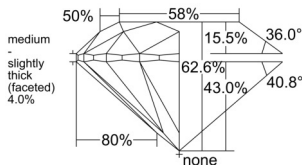

GIA®

FACSIMILE

GIA REPORT 6555163861

Verify this report at GIA.edu

GIA NATURAL DIAMOND DOSSIER®

May 07, 2026
GIA Report Number 6555163861
Shape and Cutting Style ..... Round Brilliant
Measurements ..... 5.34 - 5.36 x 3.35 mm

GRADING RESULTS

Carat Weight ..... 0.60 carat
Color Grade ..... G
Clarity Grade VVS1
Cut Grade ..... Excellent

ADDITIONAL GRADING INFORMATION

Polish ..... Excellent
Symmetry ..... Excellent
Fluorescence ..... None
Clarity Characteristics..... Pinpoint, Feather, Surface Graining
Inscription(s): GIA 6555163861

PROPORTIONS

GRADING SCALES

GIA COLOR SCALE

COLORLESS	D
	E
	F
	G
	H
	I
NEAR COLORLESS	J
	K
	L
FAIN	M
	N
	O
	P
	Q
VERY LIGHT	R
	S
	T
	U
	V
	W
	X
	Y
LIGHT	Z

GIA CLARITY SCALE

FLAWLESS	INTERNAL FLAWLESS	
		FLAWLESS
VERY VERY SLIGHTLY INCLUDED	VVS₁	
	VVS₂	
VERY SLIGHTLY INCLUDED	VS₁	
	VS₂	
SLIGHTLY INCLUDED	SI₁	
	SI₂	
INCLUDED	I₁	
	I₂	
	I₃	

GIA CUT SCALE

EXCELLENT
VERY GOOD
GOOD
FAIR
POOR