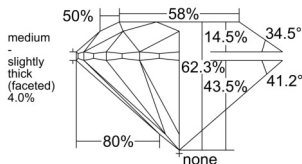

GIA®

FACSIMILE

GIA REPORT 6555164641

Verify this report at GIA.edu

GIA NATURAL DIAMOND DOSSIER®

May 04, 2026
GIA Report Number 6555164641
Shape and Cutting Style ..... Round Brilliant
Measurements ..... 6.15 - 6.19 x 3.84 mm

GRADING RESULTS

Carat Weight ..... 0.90 carat
Color Grade ..... D
Clarity Grade VS1
Cut Grade ..... Excellent

ADDITIONAL GRADING INFORMATION

Polish ..... Excellent
Symmetry ..... Excellent
Fluorescence ..... None
Clarity Characteristics ..... Crystal
Inscription(s): GIA 6555164641

PROPORTIONS

Profile to actual proportions

GRADING SCALES

GIA COLOR SCALE	GIA CLARITY SCALE	GIA CUT SCALE	
D	FLAWLESS	EXCELLENT	
E	INTERNALLY FLAWLESS		
F		VVS₁	VERY GOOD
G	VVS₂		
H	VS₁	GOOD	
I	VS₂		
J	SI₁	FAIR	
K	SI₂		
L	I₁	POOR	
M	I₂		
N	I₃		
O			
P			
Q			
R			
S			
T			
U			
V			
W			
X			
Y			
Z