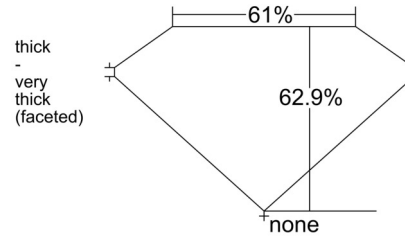

GIA NATURAL DIAMOND GRADING REPORT

May 05, 2026
 GIA Report Number 6555164795
 Shape and Cutting Style Oval Brilliant
 Measurements 7.88 x 5.49 x 3.45 mm

GRADING RESULTS

Carat Weight 1.00 carat
 Color Grade E
 Clarity Grade VS1

ADDITIONAL GRADING INFORMATION

Polish Excellent
 Symmetry Excellent
 Fluorescence None

Inscription(s): GIA 6555164795

Comments: Pinpoints are not shown. Clouds are not shown.

PROPORTIONS

Profile not to actual proportions

CLARITY CHARACTERISTICS

KEY TO SYMBOLS*

- Crystal
- ~ Feather
- \\ Needle

* Red symbols denote internal characteristics (inclusions). Green or black symbols denote external characteristics (blemishes). Diagram is an approximate representation of the diamond, and symbols shown indicate type, position, and approximate size of clarity characteristics. All clarity characteristics may not be shown. Details of finish are not shown.