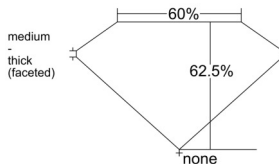

GIA®

FACSIMILE

GIA REPORT 6555166396

Verify this report at GIA.edu

GIA NATURAL DIAMOND DOSSIER®

May 03, 2026
GIA Report Number 6555166396
Shape and Cutting Style ..... Pear Brilliant
Measurements ..... 7.05 x 4.37 x 2.73 mm

GRADING RESULTS

Carat Weight ..... 0.50 carat
Color Grade ..... D
Clarity Grade VS2

ADDITIONAL GRADING INFORMATION

Polish ..... Excellent
Symmetry ..... Very Good
Fluorescence ..... None
Clarity Characteristics ..... Feather, Cloud
Inscription(s): GIA 6555166396

PROPORTIONS

Profile not to actual proportions

GRADING SCALES

GIA COLOR SCALE		GIA CLARITY SCALE	
COLORLESS	D	VERY VERY SLIGHTLY INCLUDED	FLAWLESS
	E		INTERNALLY FLAWLESS
	F		VVS₁
	G		VVS₂
	H		VS₁
	I		VS₂
	J		SI₁
	K		SI₂
	L		I₁
	M		I₂
NEAR COLORLESS	N	SLIGHTLY INCLUDED	I₃
	O		
	P		
	Q		
FAINT	R		
	S		
	T		
	U		
VERY LIGHT	V		
	W		
	X		
	Y		
LIGHT	Z