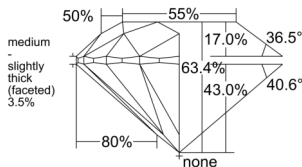

GIA®

FACSIMILE

GIA REPORT 6555170021

Verify this report at gia.edu

GIA NATURAL DIAMOND DOSSIER®

May 02, 2026
GIA Report Number 6555170021
Shape and Cutting Style ..... Round Brilliant
Measurements ..... 6.07 - 6.12 x 3.86 mm

GRADING RESULTS

Carat Weight ..... 0.90 carat
Color Grade ..... H
Clarity Grade VS2
Cut Grade ..... Excellent

ADDITIONAL GRADING INFORMATION

Polish ..... Excellent
Symmetry ..... Excellent
Fluorescence ..... None
Clarity Characteristics ..... Crystal
Inscription(s): GIA 6555170021

PROPORTIONS

GRADING SCALES

GIA COLOR SCALE

COLOREDNESS	D
	E
	F
	G
	H
	I
	J
NEAR COLORLESS	K
	L
FAIN	M
	N
	O
	P
VERY LIGHT	Q
	R
	S
	T
	U
	V
LIGHT	W
	X
	Y
	Z

GIA CLARITY SCALE

VERY VERY SLIGHTLY INCLUDED	FLAWLESS
	INTERNALLY FLAWLESS
VERY SLIGHTLY INCLUDED	VVS₁
	VVS₂
SLIGHTLY INCLUDED	VS₁
	VS₂
INCLUDED	SI₁
	SI₂
	I₁
	I₂
	I₃

GIA CUT SCALE

EXCELLENT
VERY GOOD
GOOD
FAIR
POOR