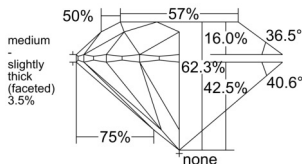

GIA®

FACSIMILE

GIA REPORT 6555176216

Verify this report at GIA.edu

GIA NATURAL DIAMOND DOSSIER®

May 04, 2026
GIA Report Number 6555176216
Shape and Cutting Style ..... Round Brilliant
Measurements ..... 4.51 - 4.54 x 2.82 mm

GRADING RESULTS

Carat Weight ..... 0.36 carat
Color Grade ..... G
Clarity Grade VS2
Cut Grade ..... Excellent

ADDITIONAL GRADING INFORMATION

Polish ..... Excellent
Symmetry ..... Excellent
Fluorescence ..... None
Clarity Characteristics ..... Crystal, Cloud
Inscription(s): GIA 6555176216

PROPORTIONS

Profile to actual proportions