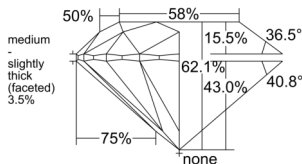

GIA®

FACSIMILE

GIA REPORT 6555176833

Verify this report at GIA.edu

GIA NATURAL DIAMOND DOSSIER®

May 05, 2026
GIA Report Number 6555176833
Shape and Cutting Style ..... Round Brilliant
Measurements ..... 4.69 - 4.71 x 2.92 mm

GRADING RESULTS

Carat Weight ..... 0.40 carat
Color Grade ..... H
Clarity Grade VS1
Cut Grade ..... Excellent

ADDITIONAL GRADING INFORMATION

Polish ..... Excellent
Symmetry ..... Excellent
Fluorescence ..... Strong Blue
Clarity Characteristics ..... Cavity, Pinpoint
Inscription(s): GIA 6555176833

PROPORTIONS

GRADING SCALES

GIA COLOR SCALE	GIA CLARITY SCALE	GIA CUT SCALE	
D	FLAWLESS	EXCELLENT	
E	INTERNALLY FLAWLESS		
F		VVS₁	VERY GOOD
G	VVS₂		
H	VS₁	GOOD	
I	VS₂		
J	SI₁	FAIR	
K	SI₂		
L	I₁	POOR	
M	I₂		
N	I₃		
O			
P			
Q			
R			
S			
T			
U			
V			
W			
X			
Y			
Z