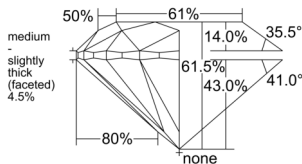

GIA®

FACSIMILE

GIA REPORT 6555176997

Verify this report at GIA.edu

GIA NATURAL DIAMOND DOSSIER®

May 04, 2026
GIA Report Number 6555176997
Shape and Cutting Style ..... Round Brilliant
Measurements ..... 5.07 - 5.10 x 3.13 mm

GRADING RESULTS

Carat Weight ..... 0.51 carat
Color Grade ..... J
Clarity Grade S11
Cut Grade ..... Excellent

ADDITIONAL GRADING INFORMATION

Polish ..... Excellent
Symmetry ..... Excellent
Fluorescence ..... Medium Blue
Clarity Characteristics ..... Cloud, Crystal
Inscription(s): GIA 6555176997

PROPORTIONS

Profile to actual proportions

GRADING SCALES

GIA COLOR SCALE

COLOURESS	D
	E
	F
	G
	H
	I
	J
NEAR COLOURESS	K
	L
FANIT	M
	N
	O
	P
	Q
VERY LIGHT	R
	S
	T
	U
	V
	W
	X
	Y
LIGHT	Z

GIA CLARITY SCALE

FLAWLESS	VERY VERY SLIGHTLY INCLUDED	VS₁	VS₂	SI₁	SI₂	I₁	I₂	I₃	
									INTERNALLY FLAWLESS

GIA CUT SCALE

EXCELLENT
VERY GOOD
GOOD
FAIR
POOR