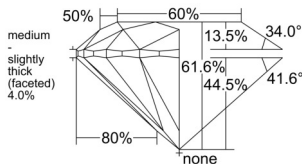

GIA®

FACSIMILE

GIA REPORT 6555178832

Verify this report at GIA.edu

GIA NATURAL DIAMOND DOSSIER®

May 06, 2026
GIA Report Number 6555178832
Shape and Cutting Style ..... Round Brilliant
Measurements ..... 5.07 - 5.09 x 3.13 mm

GRADING RESULTS

Carat Weight ..... 0.50 carat
Color Grade ..... E
Clarity Grade VS1
Cut Grade ..... Excellent

ADDITIONAL GRADING INFORMATION

Polish ..... Excellent
Symmetry ..... Excellent
Fluorescence ..... None
Clarity Characteristics ..... Feather, Cloud
Inscription(s): GIA 6555178832

PROPORTIONS

Profile to actual proportions