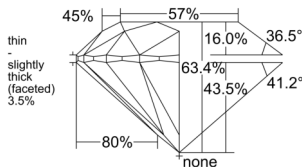

GIA®

FACSIMILE

GIA REPORT 6555184484

Verify this report at GIA.edu

GIA NATURAL DIAMOND DOSSIER®

May 05, 2026
GIA Report Number 6555184484
Shape and Cutting Style ..... Round Brilliant
Measurements ..... 5.33 - 5.36 x 3.39 mm

GRADING RESULTS

Carat Weight ..... 0.60 carat
Color Grade ..... G
Clarity Grade SI2
Cut Grade ..... Excellent

ADDITIONAL GRADING INFORMATION

Polish ..... Excellent
Symmetry ..... Very Good
Fluorescence ..... None
Clarity Characteristics ..... Crystal, Cloud
Inscription(s): GIA 6555184484

PROPORTIONS

GRADING SCALES

GIA COLOR SCALE	GIA CLARITY SCALE	GIA CUT SCALE	
D	FLAWLESS	EXCELLENT	
E	INTERNALLY FLAWLESS		
F		VVS₁	VERY GOOD
G	VVS₂		
H	VS₁	GOOD	
I	VS₂		
J	SI₁	FAIR	
K	SI₂		
L	I₁	POOR	
M	I₂		
N	I₃		
O			
P			
Q			
R			
S			
T			
U			
V			
W			
X			
Y			
Z