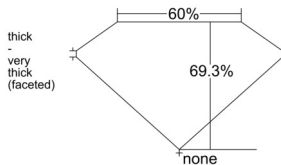

GIA®

FACSIMILE

GIA REPORT 6555193437

Verify this report at GIA.edu

GIA NATURAL DIAMOND DOSSIER®

May 06, 2026
GIA Report Number 6555193437
Shape and Cutting Style ..... Cushion Modified Brilliant
Measurements ..... 4.46 x 4.30 x 2.98 mm

GRADING RESULTS

Carat Weight ..... 0.50 carat
Color Grade ..... D
Clarity Grade VS1

ADDITIONAL GRADING INFORMATION

Polish ..... Excellent
Symmetry ..... Excellent
Fluorescence ..... Faint
Clarity Characteristics..... Crystal, Needle, Pinpoint
Inscription(s): GIA 6555193437

PROPORTIONS

Profile not to actual proportions

GRADING SCALES

GIA COLOR SCALE		GIA CLARITY SCALE	
COLORLESS	D	VERY VERY SLIGHTLY INCLUDED	FLAWLESS
	E		INTERNALLY FLAWLESS
	F		VS₁
	G		VS₂
	H		VS₁
	I		VS₂
	J		SI₁
	K		SI₂
	L		I₁
	M		I₂
NEAR COLORLESS	N	SLIGHTLY INCLUDED	I₃
	O		
	P		
	Q		
FAINT	R		
	S		
	T		
	U		
VERY LIGHT	V		
	W		
	X		
	Y		
LIGHT	Z