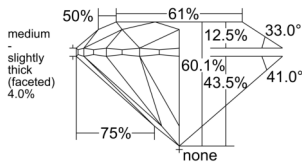

GIA®

FACSIMILE

GIA REPORT 6555196521

Verify this report at GIA.edu

GIA NATURAL DIAMOND DOSSIER®

May 07, 2026
GIA Report Number 6555196521
Shape and Cutting Style ..... Round Brilliant
Measurements ..... 5.31 - 5.35 x 3.20 mm

GRADING RESULTS

Carat Weight ..... 0.56 carat
Color Grade ..... G
Clarity Grade S11
Cut Grade ..... Excellent

ADDITIONAL GRADING INFORMATION

Polish ..... Excellent
Symmetry ..... Excellent
Fluorescence ..... None
Clarity Characteristics ..... Crystal
Inscription(s): GIA 6555196521

PROPORTIONS

Profile to actual proportions

GRADING SCALES

GIA COLOR SCALE	GIA CLARITY SCALE	GIA CUT SCALE	
D	FLAWLESS	EXCELLENT	
E	INTERNALLY FLAWLESS		
F		VVS₁	VERY GOOD
G	VVS₂		
H	VS₁	GOOD	
I	VS₂		
J	S1₁	FAIR	
K	S1₂		
L	I₁	POOR	
M	I₂		
N	I₃		
O			
P			
Q			
R			
S			
T			
U			
V			
W			
X			
Y			
Z