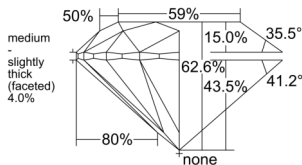

GIA®

FACSIMILE

GIA REPORT 6555197192

Verify this report at GIA.edu

GIA NATURAL DIAMOND DOSSIER®

May 07, 2026
GIA Report Number 6555197192
Shape and Cutting Style ..... Round Brilliant
Measurements ..... 6.11 - 6.16 x 3.84 mm

GRADING RESULTS

Carat Weight ..... 0.90 carat
Color Grade ..... J
Clarity Grade VS1
Cut Grade ..... Excellent

ADDITIONAL GRADING INFORMATION

Polish ..... Excellent
Symmetry ..... Excellent
Fluorescence ..... Faint
Clarity Characteristics..... Crystal, Pinpoint, Indented Natural
Inspection(s): GIA 6555197192

PROPORTIONS

GRADING SCALES

GIA COLOR SCALE

COLOREST	D
	E
	F
	G
	H
	I
	J
NEAR COLOREST	K
	L
FAIN	M
	N
	O
	P
VERY LIGHT	Q
	R
	S
	T
	U
	V
	W
	X
	Y
LIGHT	Z

GIA CLARITY SCALE

VERY VERY SLIGHTLY INCLUDED	FLAWLESS
	INTERNALLY FLAWLESS
VERY SLIGHTLY INCLUDED	VVS₁
	VVS₂
SLIGHTLY INCLUDED	VS₁
	VS₂
INCLUDED	SI₁
	SI₂
	I₁
	I₂
	I₃

GIA CUT SCALE

EXCELLENT
VERY GOOD
GOOD
FAIR
POOR